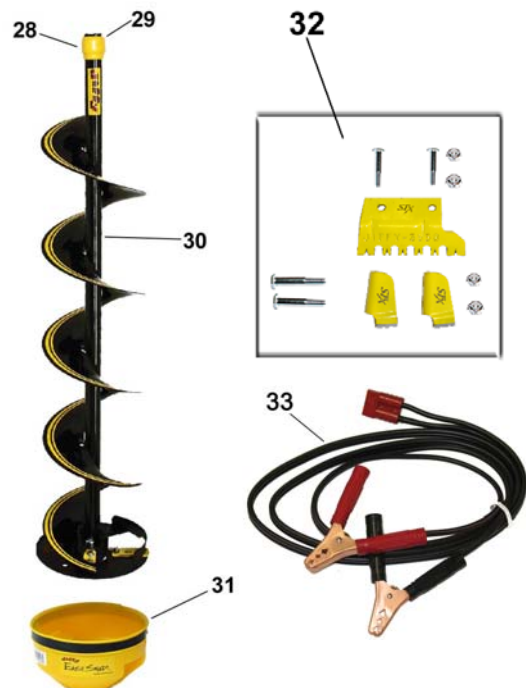

# JIFFY® LECTRIC™ STX PRO ICE DRILL – PARTS LIST

Includes D-Ice'r ARMOR™ Drill Assembly

Ref. No.	Part No.	Description	No. Used
1	3909	Cover	1
2	3965	"L" Handle	1
3	3810	Motor	1
4	3961	Switch	1
5	3968	"U" Handle	1
6	3949	Throttle Assembly	1
7	3954	Throttle Wire	1
8	2512	Push Nut	2
9	3946	Handle Plate	1
10	3921	Motor Mount Plate	1
11	3915	Jumper Wire	1
12	2355	Hex Capscrew	2
13	2336	Lock Nut	7
14	3811	Wiring Harness	1
15	4036	Pinion Gear Assembly	1
16	3843	Flat Washer	1
17	3720	Upper Gear Housing	1
18	3707	Main Gear & Shaft Assy.	1
19	3721	Lower Gear Housing	1
20	1689	Flat Washer	15
21	3983	Lock Washer	4
22	1683	Hex Capscrew	5
23	1119	Lock Washer	1
25	3228	Hex Capscrew	1
26	1670	Flat Washer	1
27	3634	Teflon™ Washer	1
28	3972	Clevis Pin	1
29	3971	E-Z Connect™	1
30	3730-PRO	6" STX PRO Drill Assy.	1
"	3731-PRO	8" STX PRO Drill Assy.	1
31	3301	6" Blade Protector	1
"	4038	8" Blade Protector	1
32	3586-STX	6" Stealth STX Blade Kit	1
"	3588-STX	8" Stealth STX Blade Kit	1
33	3917	96" Cable Assembly	1